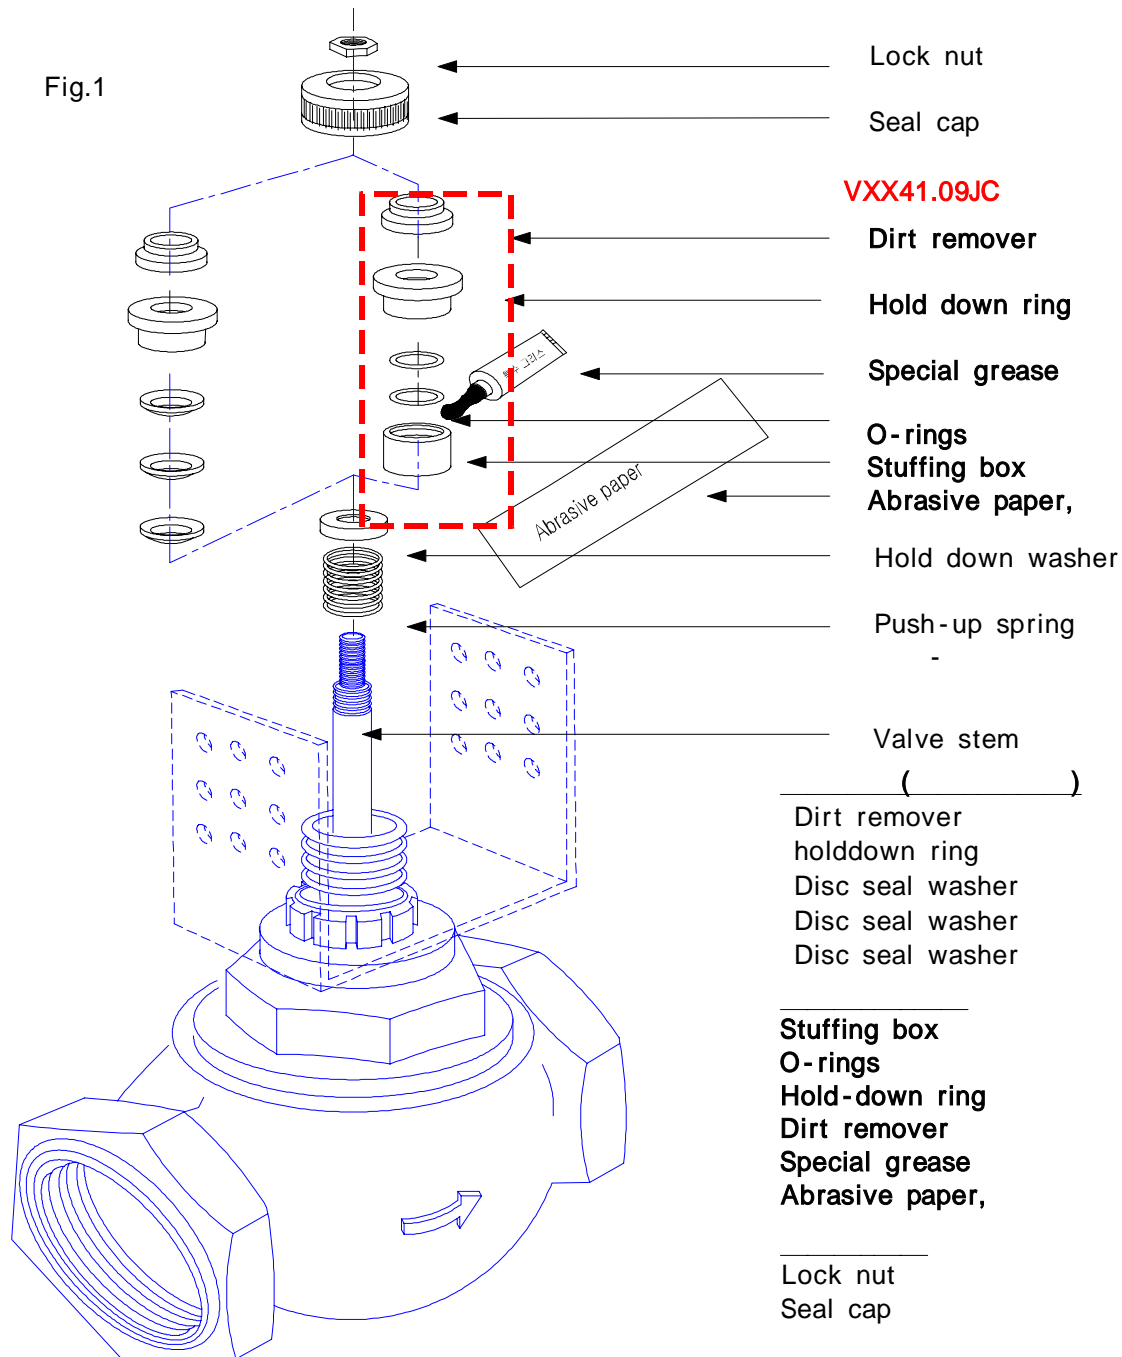

Spare parts()

Type: VXX41.09JC

Spare parts for replacement of gland valves. VB7216....

: VB7216..

Spare parts()

Type: VXX41.09JC
